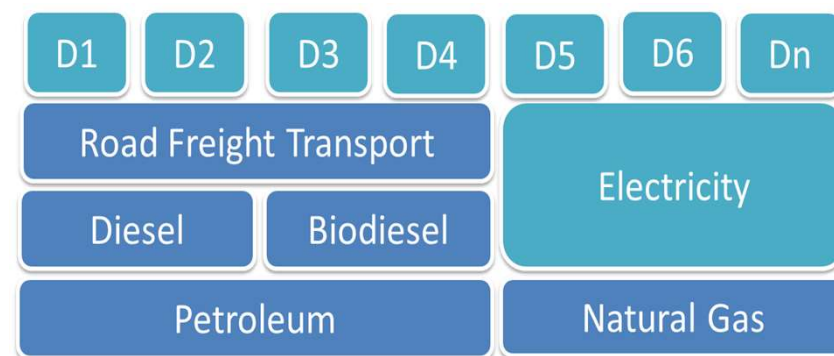

Cornerstone Project

Increase the quantity and quality of the Brazilian datasets in ecoinvent database, through an in-depth recontextualization and reconnection of the ecoinvent datasets.

Ensuring that the “Recontextualized” datasets are compliant with the ecoinvent and SICV data collection guidelines and database demands, they will be made publicly available.

The next phase aims at gathering primary data from strategic segments:

- Steel
- Pulp & Paper
- Fertilizers